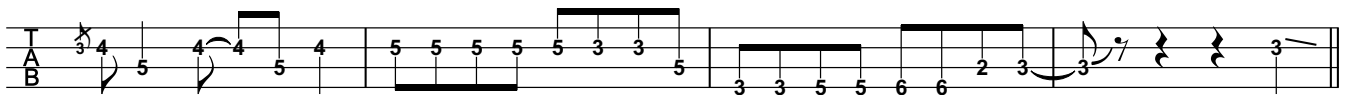

Don't Stop Me Now

Bass Transcription

John Deacon

Queen
Jazz (1978)

Intro

4

5

10

16 A Verse

20

24

28

32

36 B Chorus

40